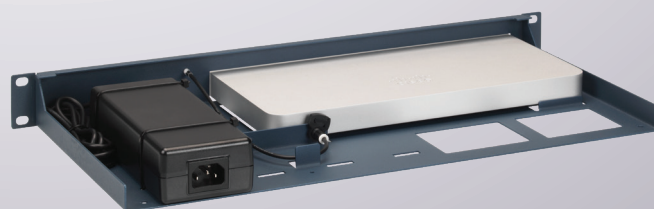

Product Line  
**CISRACK**

Type  
**RM-CI-T14**

Supported Models  
MERAKE MX68  
MERAKE MX68W  
MERAKE MX68CW  
MERAKE MX75

DIMENSIONS 1U  
COLOR Metallic Blue  
PACKING DIMENSIONS 80 x 520 x 270 mm  
3.14 x 20.47 x 10.63 in  
PRODUCT DIMENSIONS 44 x 482 x 217 mm  
(height x width x depth) 1.73 x 18.98 x 8.54 in

## ALL THE REASONS TO RACK YOUR APPLIANCE

- Rackmount.IT kits clean up your 19 inch rack and increase the reliability of your appliance.
- Easy 5-minute assembly in a 19 inch rack.
- Front facing network connections.
- Fixed appliance and power supply.
- Next to standard models, Rackmount.IT provides custom made kits in any color on project basis.