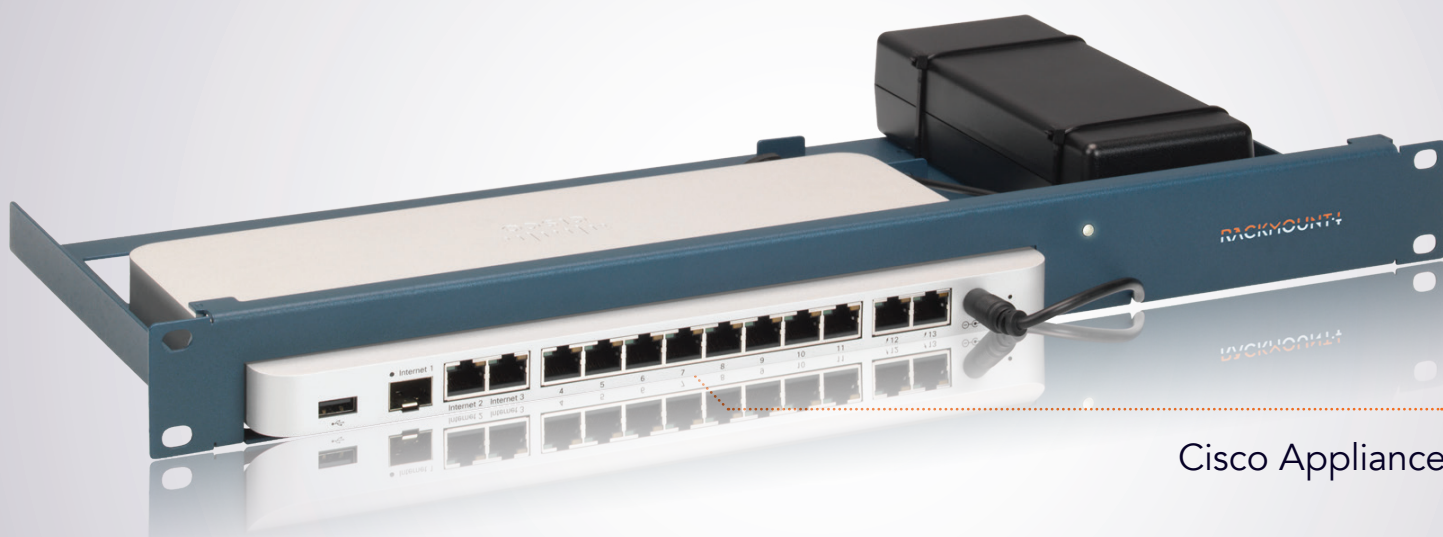

Product Line  
**CISRACK**

Type  
**RM-CI-T14**

Supported Models  
MERAKE MX68  
MERAKE MX68W  
MERAKE MX68CW  
MERAKE MX75

DIMENSIONS 1U  
COLOR Metallic Blue  
PACKING DIMENSIONS 80 x 520 x 270 mm  
3.14 x 20.47 x 10.63 in  
PRODUCT DIMENSIONS 44 x 482 x 217 mm  
(height x width x depth) 1.73 x 18.98 x 8.54 in

Cisco Appliance

## ALL THE REASONS TO RACK YOUR APPLIANCE

- Rackmount.IT kits clean up your 19 inch rack and increase the reliability of your appliance.
- Easy 5-minute assembly in a 19 inch rack.
- Front facing network connections.
- Fixed appliance and power supply.
- Next to standard models, Rackmount.IT provides custom made kits in any color on project basis.