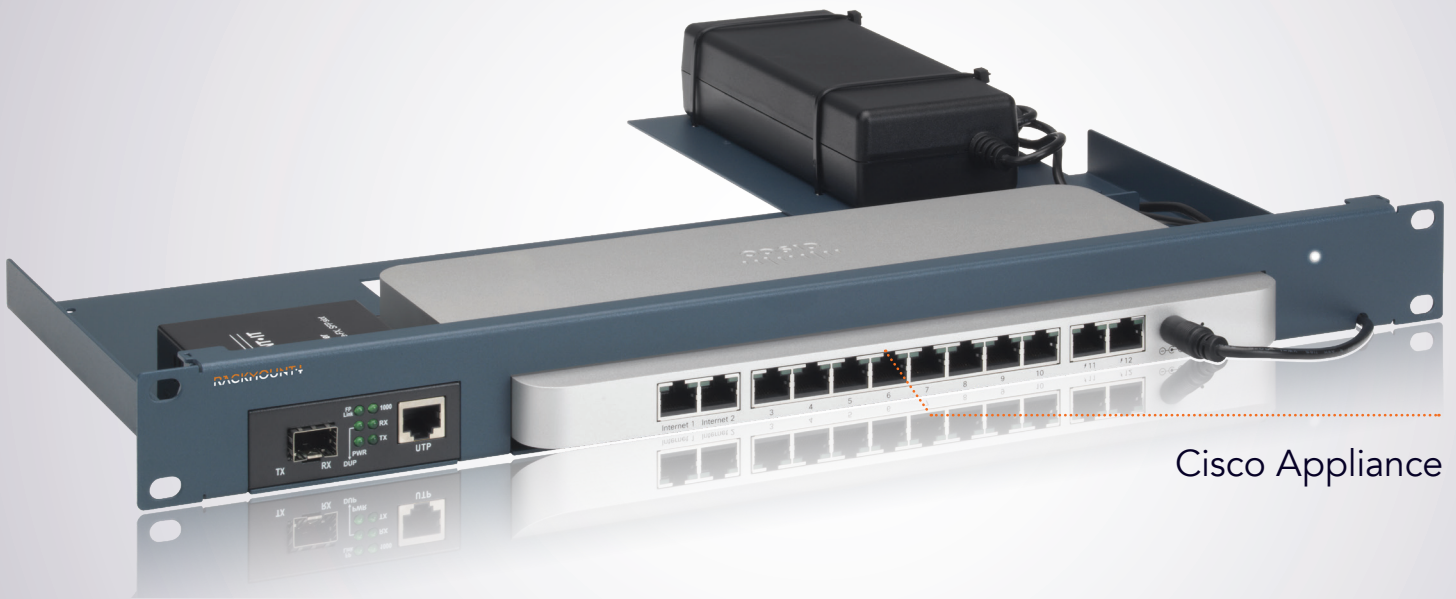

Product Line
CISRACK

Type
RM-CI-T6-MC

Supported Models **MERAKI MX68**
MERAKI MX68W
MERAKI MX68CW

DIMENSIONS 1U
COLOR Metallic Blue
PACKING DIMENSIONS 80 x 520 x 270 mm
3.14 x 20.47 x 10.63 in
PRODUCT DIMENSIONS 44 x 482 x 217 mm
(height x width x depth) 1.73 x 18.98 x 8.54 in

Cisco Appliance

ALL THE REASONS TO RACK YOUR APPLIANCE

- Rackmount.IT kits clean up your 19 inch rack and increase the reliability of your appliance.
- Easy 5-minute assembly in a 19 inch rack.
- Front facing network connections.
- Fixed appliance and power supply.
- Next to standard models, Rackmount.IT provides custom made kits in any color on project basis.

The media converter accommodates fiber connections to standard desktop appliances and accepts any Cisco compatible SFP module.

EMEA Office
Nonneveld 27
4811 HN Breda
The Netherlands
T +31 76 200 37 40
E sales@rackmount.it
WWW.RACKMOUNT.IT