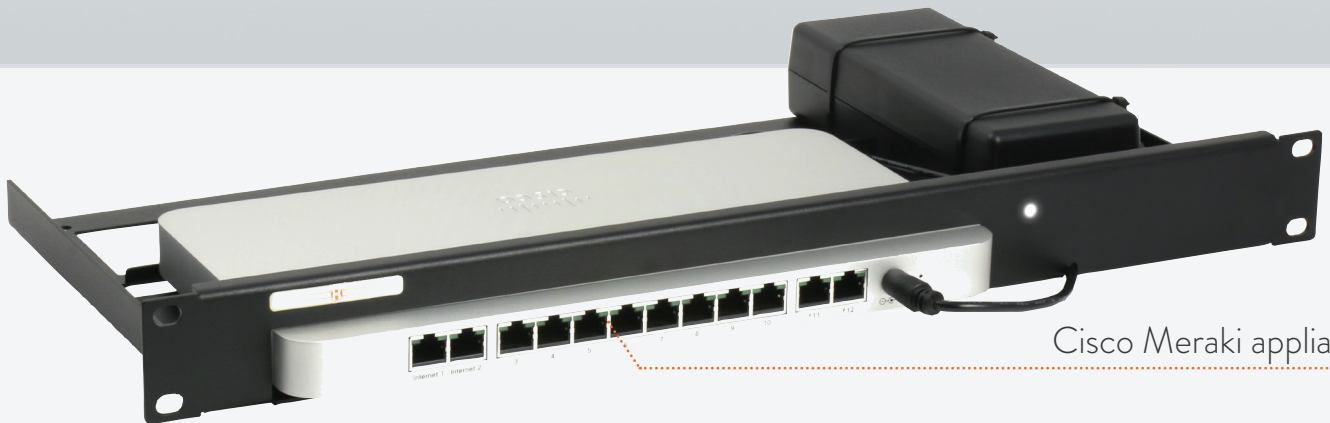

Product line
CISRACK

Type
RM-CI-T6

Supported models **CISCO MERAKI MX68**
CISCO MERAKI MX68W
CISCO MERAKI MX68CW

DIMENSIONS 1U
COLOR RAL 9005 Black
PACKING DIMENSIONS 4.33 in. x 20.87 in. x 10.63 in.
11 x 53 x 27 cm
PRODUCT DIMENSIONS 1.73 in. x 18.98 in. x 8.54 in.
44 x 482 x 217 mm
(height x width x depth)

Cisco Meraki appliance

RACKMOUNT YOUR CISCO MERAKI WITH **CISRACK**

The **RM-CI-T6** will clean up your 19 inch rack and increase the reliability of your Cisco Meraki MX68 appliance. Next to standard models, Rackmount.IT can provide custom made kits in any color based on project needs. Key features are:

- Custom fit rack mount kit for Cisco Meraki MX68
- Easy 5-minute assembly in a 19 inch rack
- Front positioned network connections
- Fixed power supply prevents accidental loss of power

FRONT VIEW

REAR VIEW