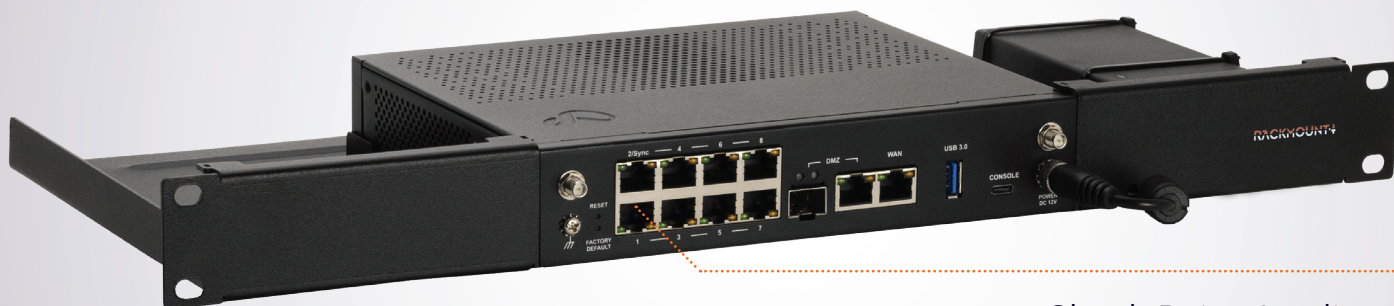

Product Line
CP-RACK

Type
RM-CP-T6

Supported Models **CHECK POINT 1570**
CHECK POINT 1590

DIMENSIONS 1U
COLOR RAL 9005 Black
PACKING DIMENSIONS 80 x 520 x 270 mm
3.14 x 20.47 x 10.63 in
PRODUCT DIMENSIONS 44 x 482 x 217 mm
(height x width x depth) 1.73 x 18.98 x 8.54 in

Check Point Appliance

ALL THE REASONS TO RACK YOUR APPLIANCE

- Rackmount.IT kits clean up your 19 inch rack and increase the reliability of your appliance.
- Easy 5-minute assembly in a 19 inch rack.
- Front facing network connections.
- Fixed appliance and power supply.
- Next to standard models, Rackmount.IT provides custom made kits in any color on project basis.