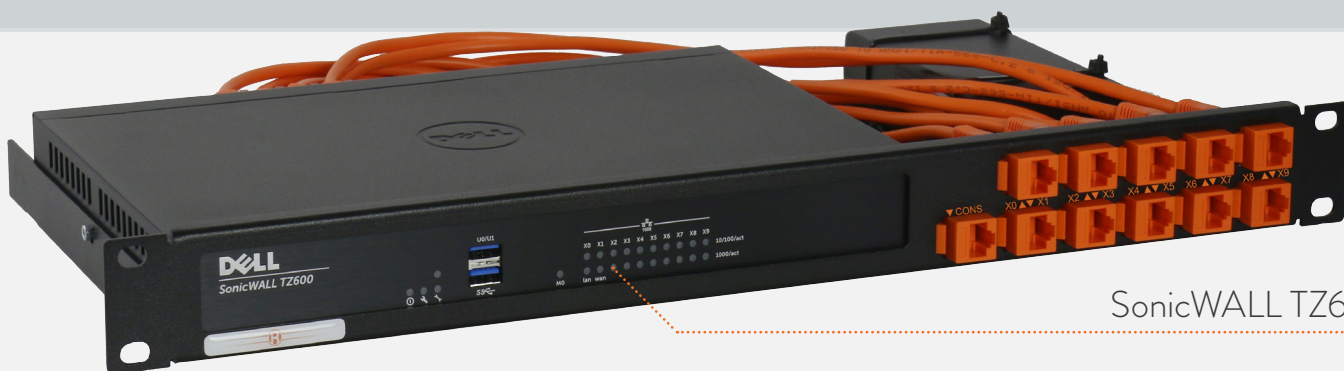

Productline  
**SW-RACK**

Type  
**RM-SW-T6**

Supported model **SONICWALL TZ600**

DIMENSIONS 1U  
COLOR RAL 9005 Black  
PACKING DIMENSIONS 4.33 in. x 20.87 in. x 10.63 in.  
11 x 53 x 27 cm  
PRODUCT DIMENSIONS 1.73 in. x 18.98 in. x 8.54 in.  
44 x 482 x 217 mm  
(height x width x depth)

SonicWALL TZ600

## RACKMOUNT YOUR SONICWALL WITH **SW-RACK**

The **RM-SW-T6** will clean up your 19 inch rack and increase the reliability of your SonicWALL. Next to standard models, Rackmount.IT can provide custom made kits in any color on project bases. Key features are:

- Easy 5-minute assembly in a 19 inch rack.
- Network connections are positioned in the front.
- Prevention of accidental loss of power because of the fixated power supply.
- The complete set includes cables and keystones.