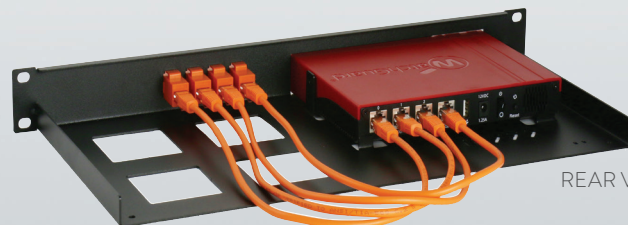

REAR VIEW

Rackmount.IT Europe

Takkebijsters 3A
4817 BL Breda
The Netherlands
T +31 (76) 711 5202
sales@rackmount.it
www.rackmount.it

Rackmount.IT USA

3580 Rocking J Road – Ste 700
Round Rock
TX 78665
T +1 (512) 766-0436
sales-us@rackmount.it
www.rackmount.it

RACKMOUNT•IT

Rackmount.IT products convert your desktop appliance into a rack mountable appliance.